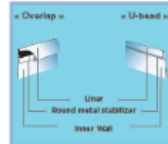

TREVICLIP: EXCLUSIVE LINER LOCKING SYSTEM