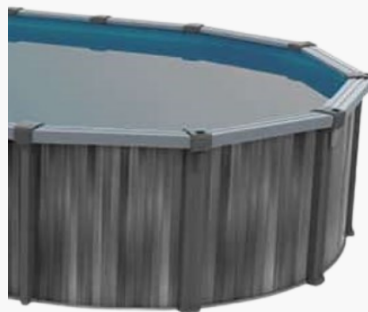

TREVICLIP: EXCLUSIVE LINER LOCKING SYSTEM

Prevents liner setback in case of movement caused by freezing or thawing, and increases overall pool stability. (Available only with "U-bead" liner)

AVAILABLE STYLES

Round:

- 12' (3.66 m), 15' (4.57 m), 18' (5.48 m), 21' (6.40 m), 24' (7.31 m), 27' (8.23 m)

Oval:

- 12' x 18' (3.66 m x 5.48 m)
12' x 21' (3.66 m x 6.4 m)
12' x 24' (3.66 m x 7.31 m)
15' x 24' (4.57 m x 7.31 m)
15' x 30' (4.57 m x 9.14 m)
18' x 33' (5.48 m x 10.06 m)

trevifab.com

Round PRICE CHART

Size	DIY	Installed
12'	\$5600	\$7450
15'	\$6150	\$8350
18'	\$6750	\$9250
21'	\$7500	\$10,250
24'	\$9000	\$12,500
27'	\$10,200	\$14,500

Oval PRICE CHART

Size	DIY	Installed
12 X 18	\$7500	\$10,600
12 X 21	\$8350	\$11,600
12 X 24	\$9250	\$12,600
15 X 24	\$9150	\$13,000
15 X 30	\$11,000	\$15,500
18 X 33	\$12,500	\$16,500