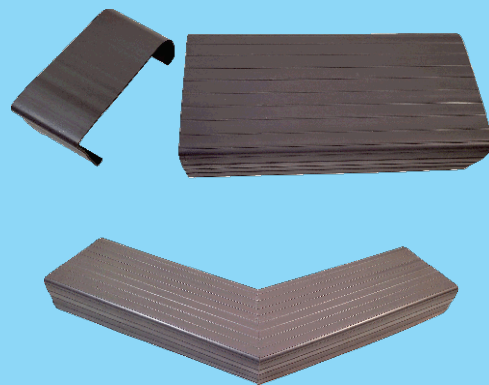

Standard Sizes:

Oval 10' x 20', 12' x 24', 15' x 30', 18' x 33'

Freeform 13' x 22', 16' x 28', 18' x 32'

Round 15', 18', 21', 24', 28', 30', 33', 36'

Grecian 12' x 24', 14' x 28', 16' x 32', 18' x 36'

Choose from two exciting
beaded liner patterns

**A Magnum 52" pool has the
versatility to make your backyard
dream come true!**

MAGNUM 52" POOLS HAVE A UNIQUE, EXCLUSIVE AND VERSATILE COPING CAP

4" size to cover 3" steel panel top

Flexible PVC with UV stabilizer

Bendable for 3ft radius corners

Pre-formed Grecian Corners

Available in universal grey

Built-in Anti-Slip ridges

Joiner clips included

Magnum 52" Semi-Inground Pool

Available from:

MEGNA POOLS